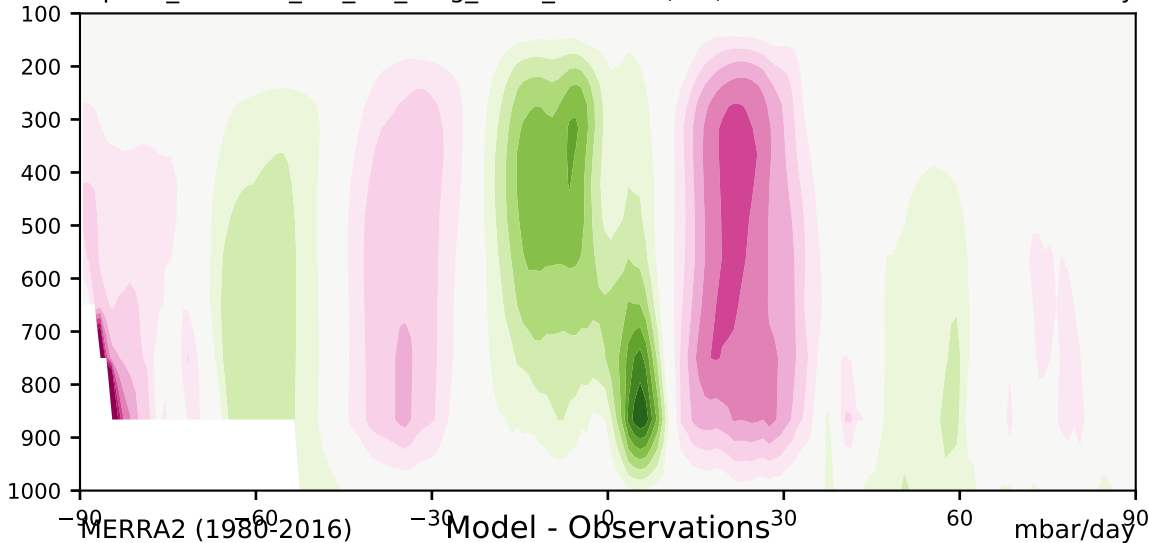

alpha3\_min10nc\_tk1\_ZM\_berg\_GWD\_clubbv2 (2-6)

mbar/day

Max 113.71  
Mean 0.45  
Min -39.63

35.0  
30.0  
25.0  
20.0  
15.0  
10.0  
5.0  
-5.0  
-10.0  
-15.0  
-20.0  
-25.0  
-30.0  
-35.0