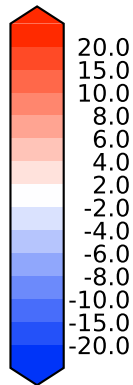

Model - Observations

Max 44.45
Mean -1.27
Min -49.46

RMSE 4.14
CORR 0.92