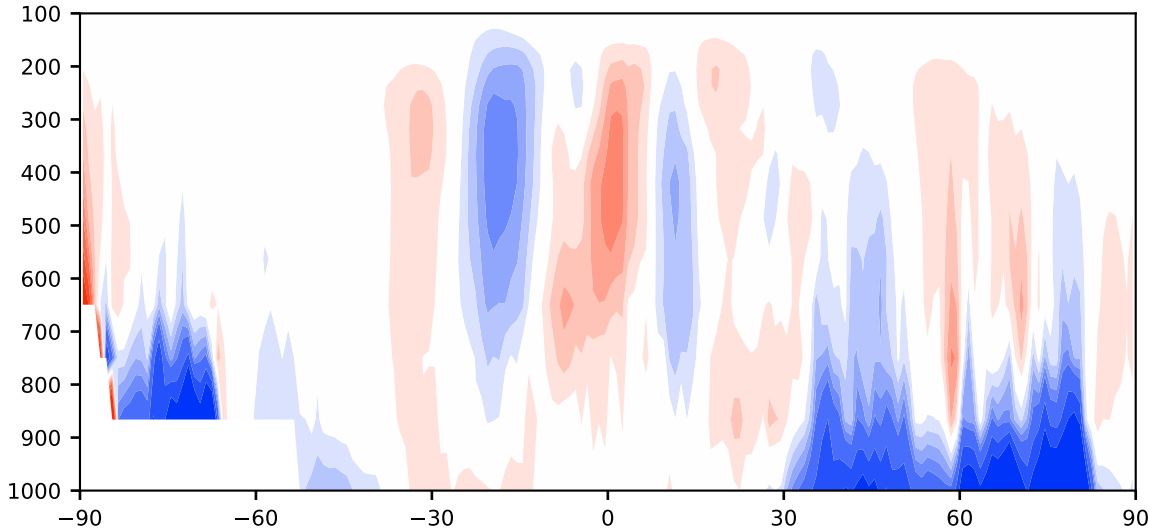

Model - Observations

Max 44.45
Mean -1.27
Min -49.46

RMSE 4.14
CORR 0.92