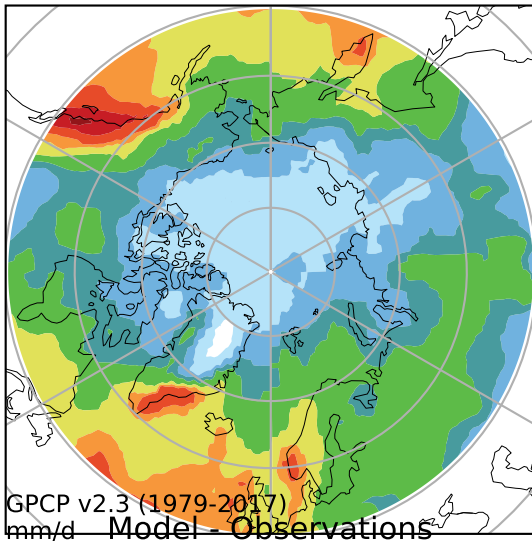

alpha3_min10nc_tk1_ZM_berg_GWD_clubbv2 (2-6)
mm/day

Max 10.69
Mean 2.30
Min 0.33