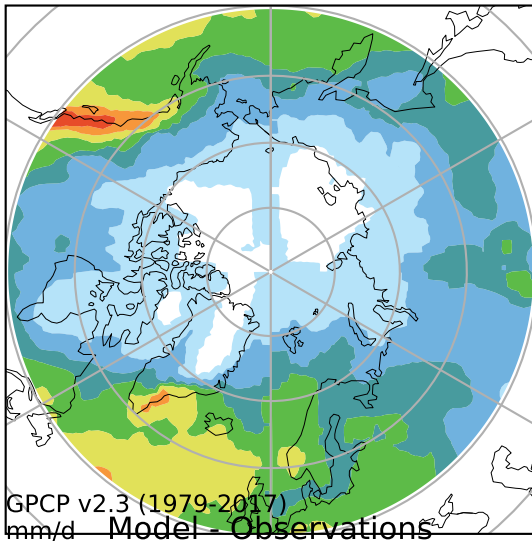

alpha3_min10nc_tk1_ZM_berg_GWD_clubbv2 (2-6)
mm/day

Max 5.77
Mean 1.58
Min 0.21

10.0
7.5
5.0
4.0
3.0
2.0
1.5
1.0
0.5