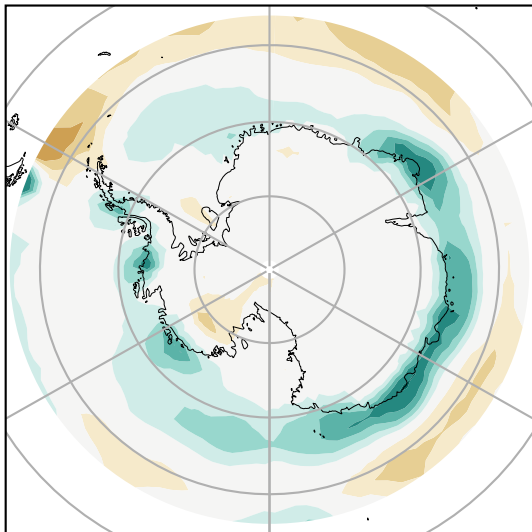

Model - Observations

Max 1.64
Mean 0.07
Min -0.87

RMSE 0.39
CORR 0.94