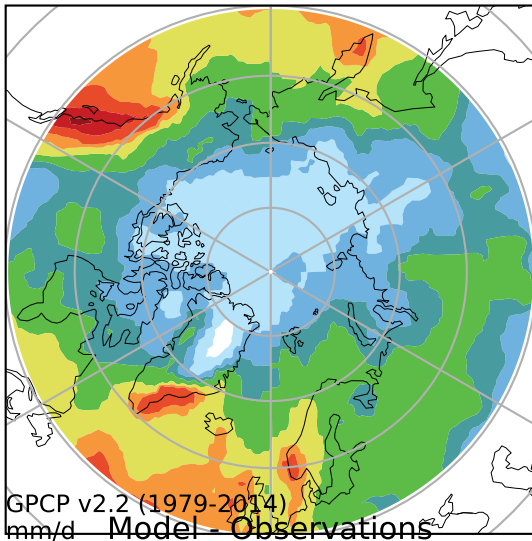

alpha3_min10nc_tk1_ZM_berg_GWD_clubbv2 (2-6)
mm/day

Max	10.69
Mean	2.30
Min	0.33