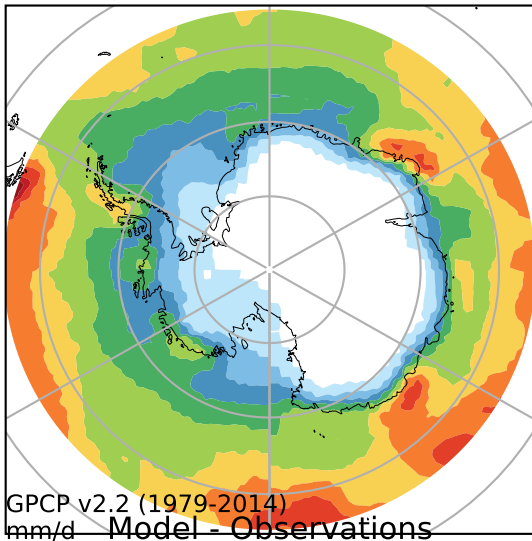

alpha3\_min10nc\_tk1\_ZM\_berg\_GWD\_clubbv2 (2-6)  
mm/day

Max	5.55
Mean	2.19
Min	0.04

GPCP v2.2 (1979-2014)  
mm/d **Model - Observations**