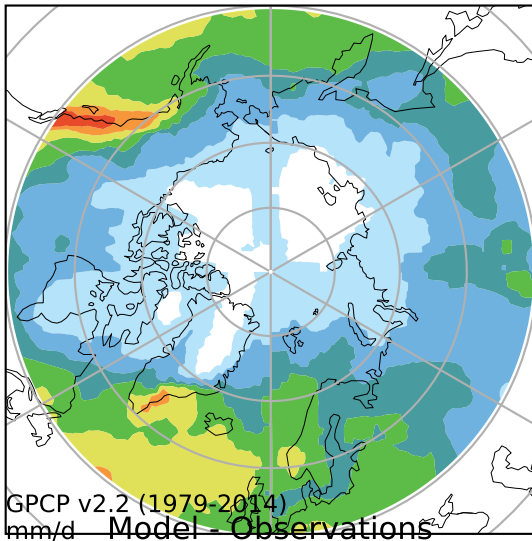

alpha3\_min10nc\_tk1\_ZM\_berg\_GWD\_clubbv2 (2-6)  
mm/day

Max 5.77  
Mean 1.58  
Min 0.21

10.0  
7.5  
5.0  
4.0  
3.0  
2.0  
1.5  
1.0  
0.5