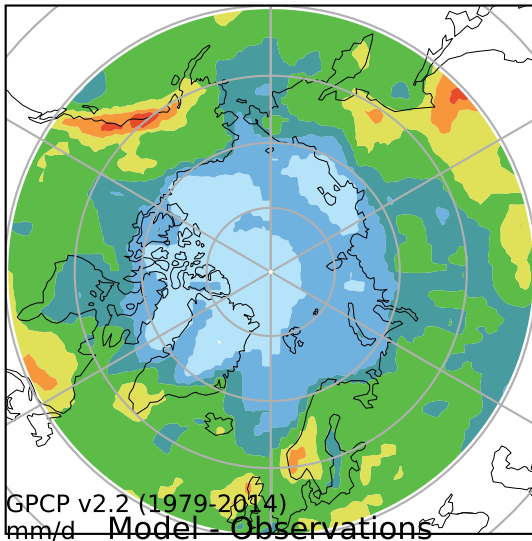

alpha3_min10nc_tk1_ZM_berg_GWD_clubbv2 (2-6)
mm/day

Max	5.67
Mean	2.07
Min	0.50

10.0
7.5
5.0
4.0
3.0
2.0
1.5
1.0
0.5