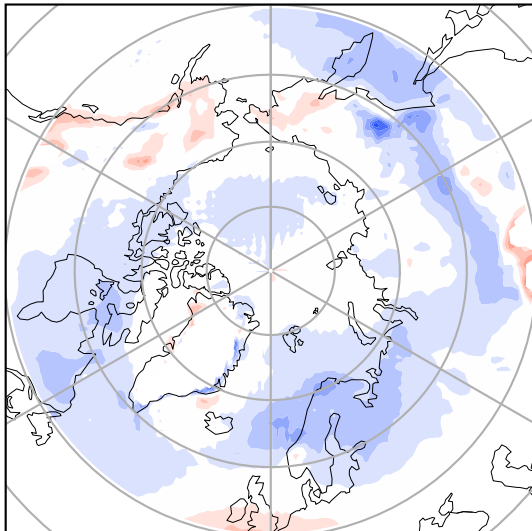

Model - Observations

Max 5.03
Mean -0.84
Min -6.77

RMSE 1.38
CORR 0.94