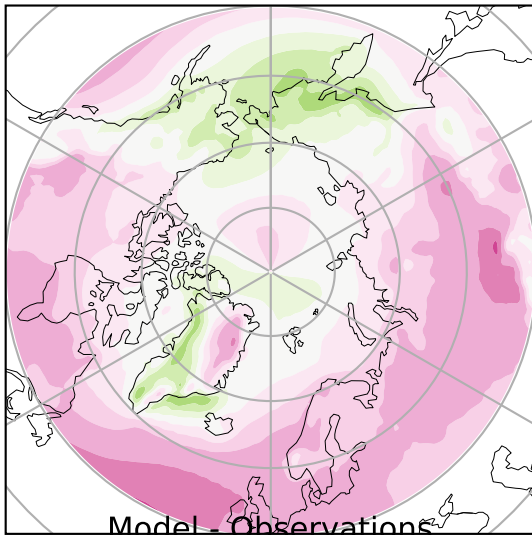

# ERA-Interim Reanalysis (1979-2016)

m s<sup>-1</sup>

Max 10.59  
Mean 2.39  
Min -7.16