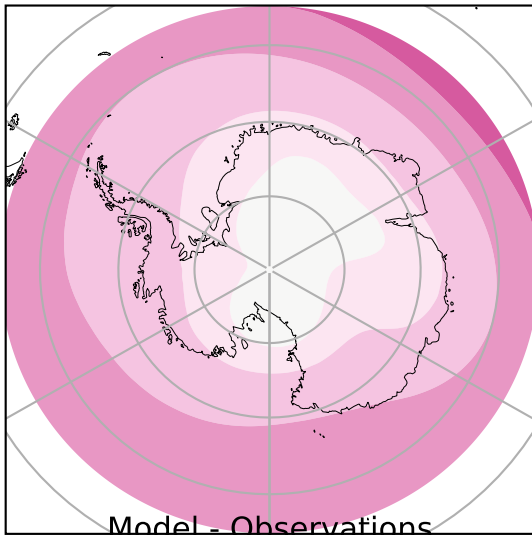

# ERA-Interim Reanalysis (1979-2016)

m s<sup>-1</sup>

Max 34.45  
Mean 16.54  
Min -2.53