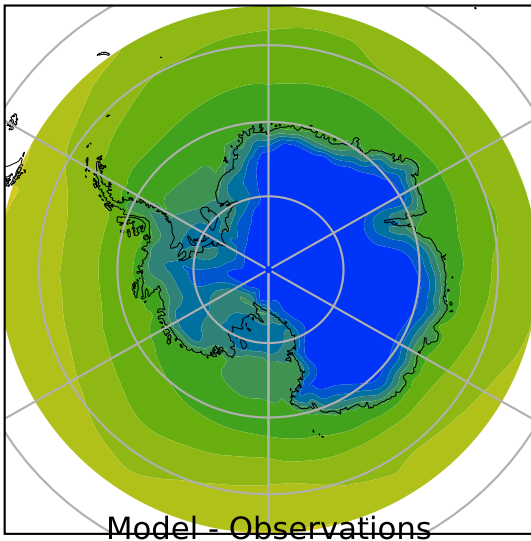

ERA-Interim Reanalysis (1979-2016)  
DegC

Max 5.43  
Mean -13.23  
Min -52.39