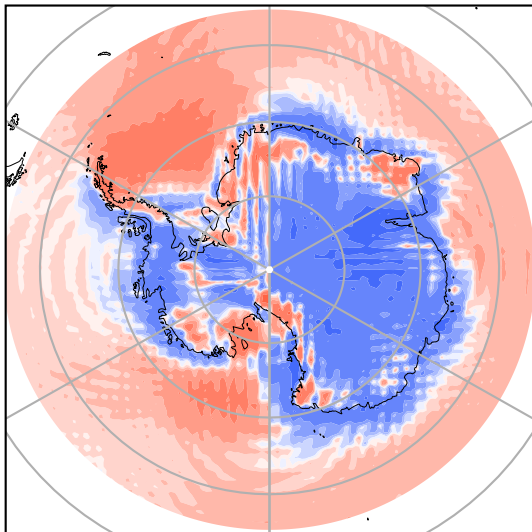

Model - Observations

Max 6.23
Mean -0.29
Min -10.44

RMSE 1.99
CORR 1.00