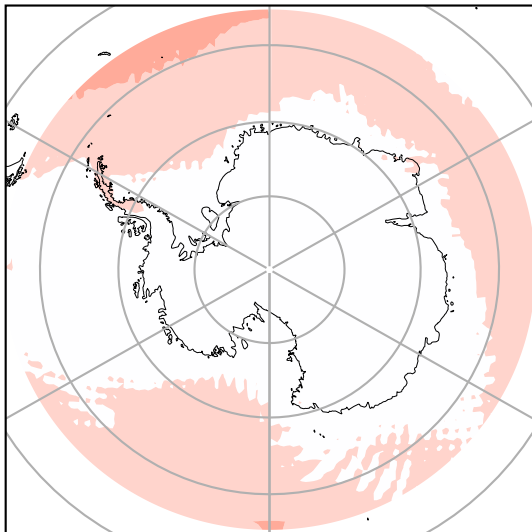

Model - Observations

Max 2.64
Mean 0.81
Min -0.87

RMSE 1.01
CORR 0.99