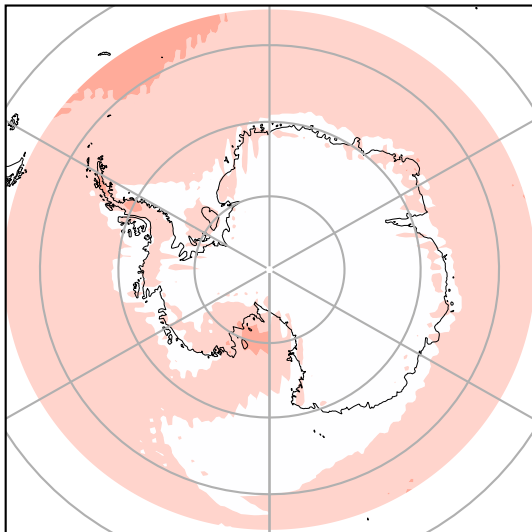

Model - Observations

Max 2.90
Mean 1.11
Min -1.12

RMSE 1.25
CORR 0.99