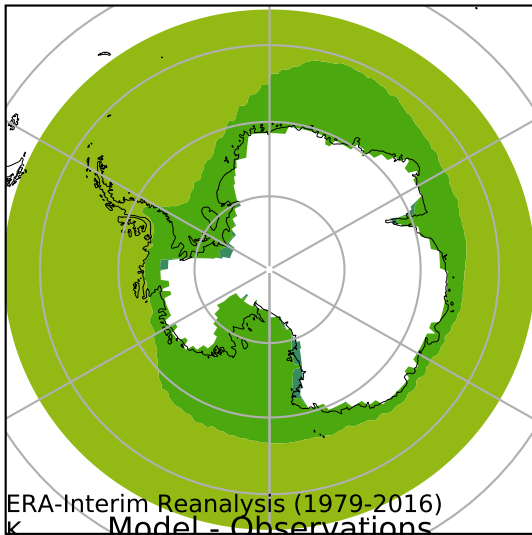

alpha3_min10nc_tk1_ZM_berg_GWD_clubbv2 (2-6)

K

Max 269.51
Mean 262.18
Min 242.72

K Model - Observations