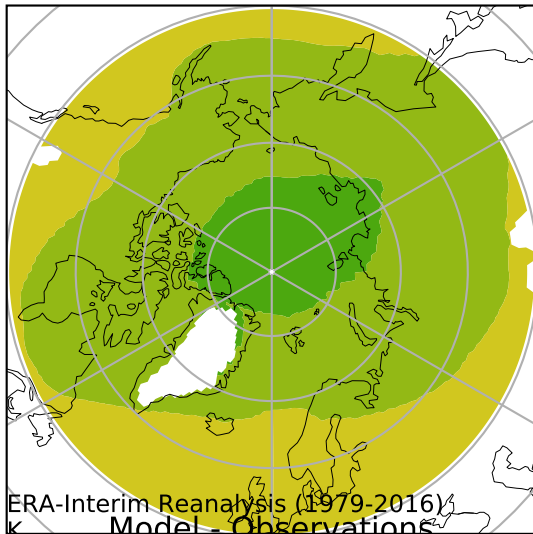

alpha3_min10nc_tk1_ZM_berg_GWD_clubbv2 (2-6)

K

Max 277.83
Mean 267.15
Min 253.78

K Model - Observations