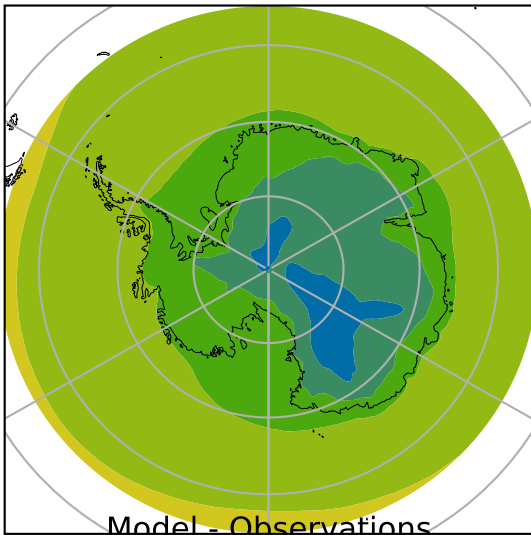

# ERA-Interim Reanalysis (1979-2016)

K

Max 272.17  
Mean 259.96  
Min 235.98