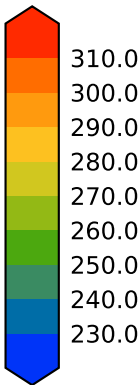

alpha3_min10nc_tk1_ZM_berg_GWD_clubbv2 (2-6)

K

Max 271.20
Mean 263.38
Min 238.62

ERA-Interim Reanalysis (1979-2016)

K Model - Observations