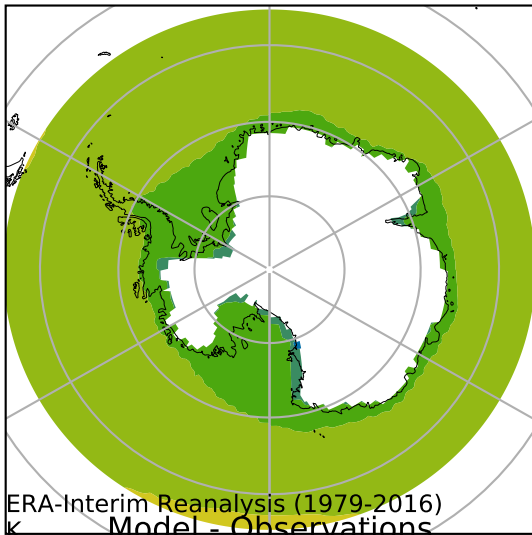

alpha3_min10nc_tk1_ZM_berg_GWD_clubbv2 (2-6)

K

Max 271.20
Mean 263.38
Min 238.62

ERA-Interim Reanalysis (1979-2016)

K Model - Observations