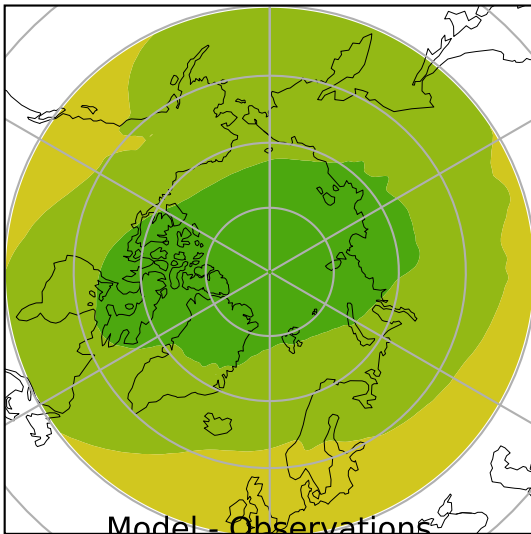

ERA-Interim Reanalysis (1979-2016)

K

Max 276.55
Mean 264.89
Min 253.98