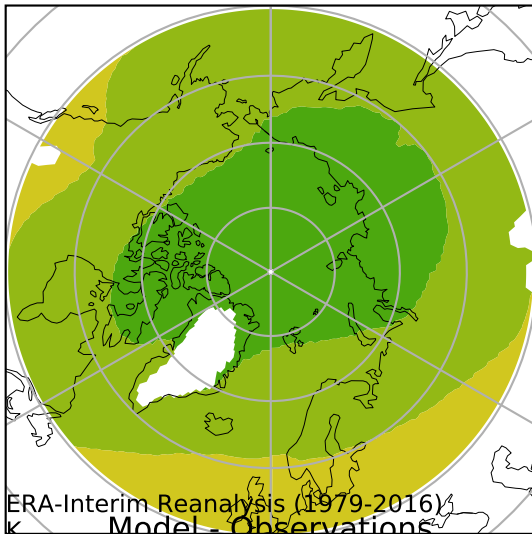

alpha3\_min10nc\_tk1\_ZM\_berg\_GWD\_clubbv2 (2-6)

K

Max 274.93  
Mean 263.83  
Min 250.96

Model - Observations