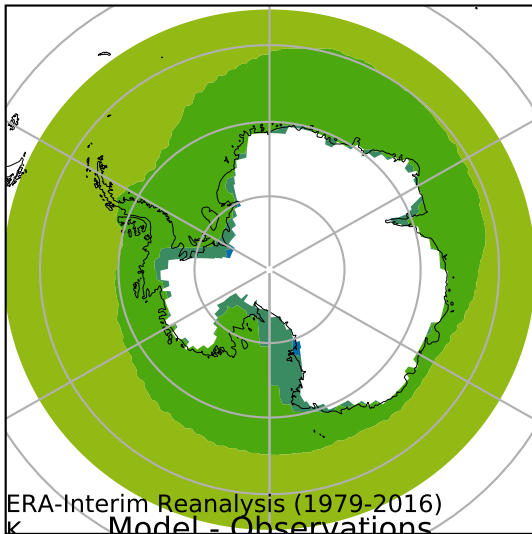

alpha3_min10nc_tk1_ZM_berg_GWD_clubbv2 (2-6)

K

Max 268.54
Mean 260.22
Min 234.33

K Model - Observations