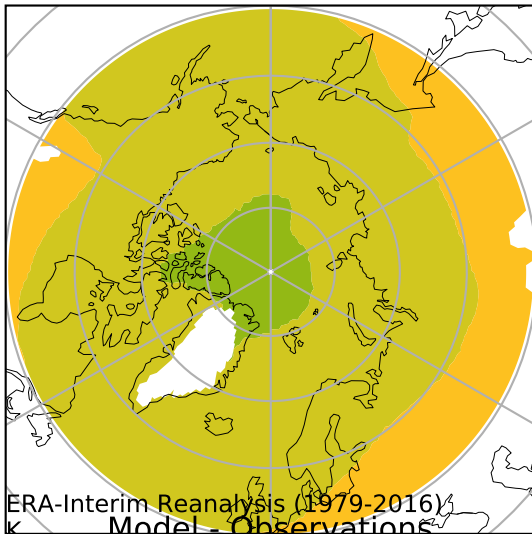

alpha3_min10nc_tk1_ZM_berg_GWD_clubbv2 (2-6)

K

Max 286.43
Mean 276.31
Min 268.73

K

Model - Observations