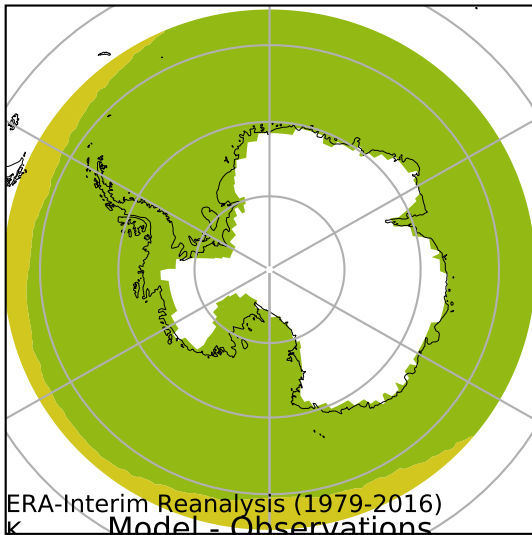

alpha3_min10nc_tk1_ZM_berg_GWD_clubbv2 (2-6)

K

Max 272.19
Mean 266.84
Min 259.55

Model - Observations