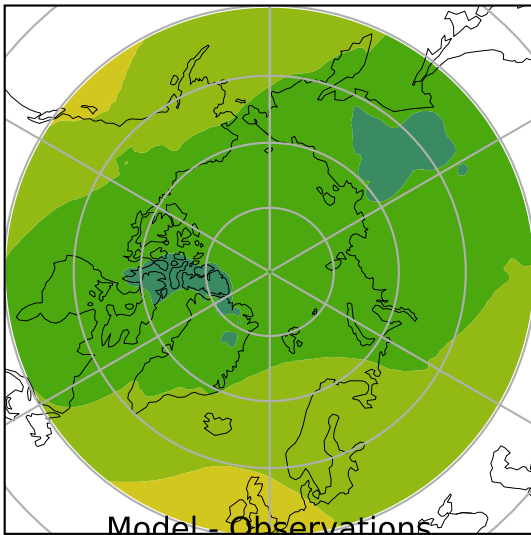

# ERA-Interim Reanalysis (1979-2016)

K

Max 273.95  
Mean 258.68  
Min 244.56