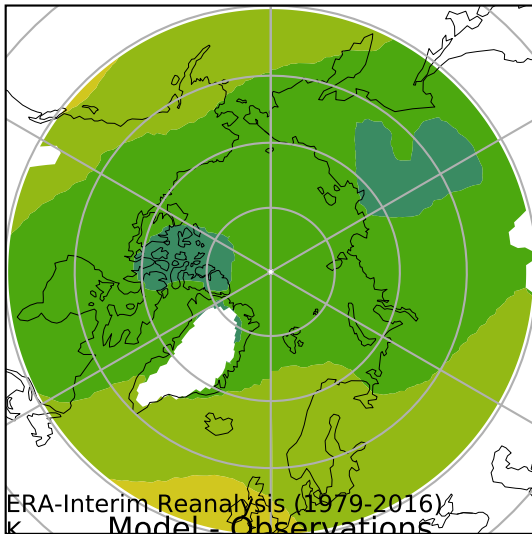

alpha3_min10nc_tk1_ZM_berg_GWD_clubbv2 (2-6)

K

Max 273.36
Mean 257.85
Min 245.87

ERA-Interim Reanalysis (1979-2016)

K Model - Observations