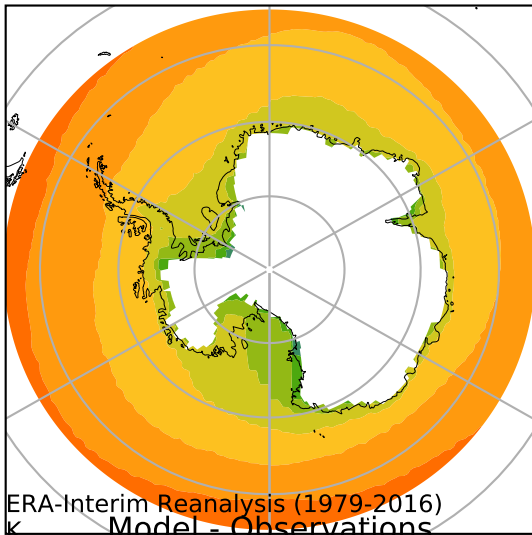

alpha3_min10nc_tk1_ZM_berg_GWD_clubbv2 (2-6)

K

Max 270.34
Mean 263.14
Min 243.62

ERA-Interim Reanalysis (1979-2016)

K Model - Observations