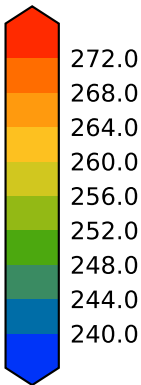

alpha3_min10nc_tk1_ZM_berg_GWD_clubbv2 (2-6)

K

Max 270.34
Mean 263.14
Min 243.62

ERA-Interim Reanalysis (1979-2016)

K Model - Observations