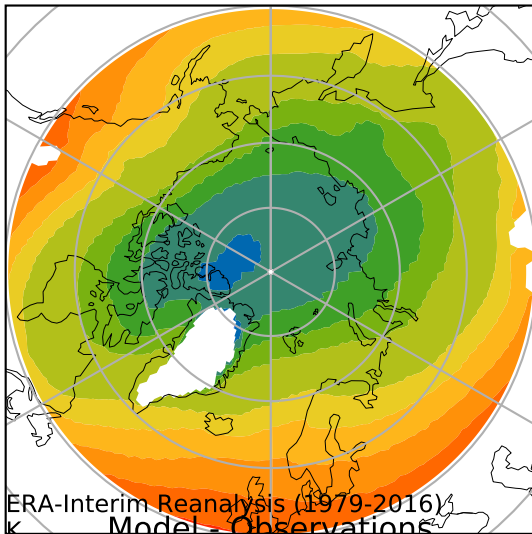

alpha3\_min10nc\_tk1\_ZM\_berg\_GWD\_clubbv2 (2-6)

K

Max 276.18  
Mean 266.31  
Min 254.42

Model - Observations