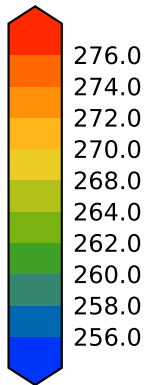

alpha3\_min10nc\_tk1\_ZM\_berg\_GWD\_clubbv2 (2-6)

K

Max 276.18  
Mean 266.31  
Min 254.42

Model - Observations