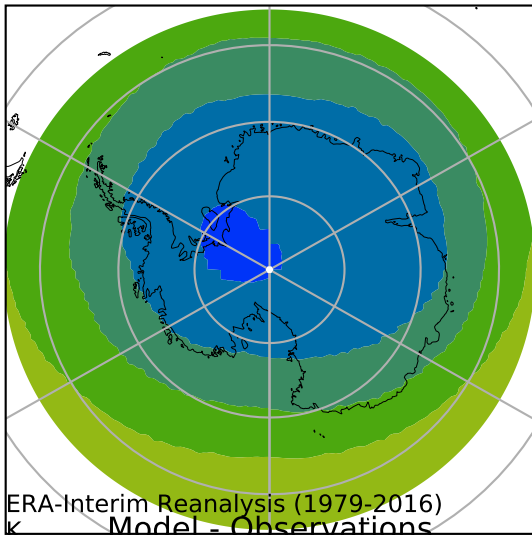

alpha3_min10nc_tk1_ZM_berg_GWD_clubbv2 (2-6)

K

Max 218.76
Mean 208.57
Min 199.51

K Model - Observations