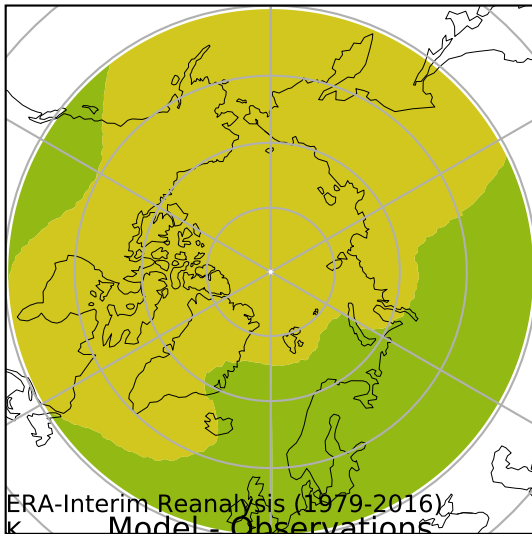

alpha3_min10nc_tk1_ZM_berg_GWD_clubbv2 (2-6)

K

Max 223.96
Mean 220.54
Min 215.36

ERA-Interim Reanalysis (1979-2016)

K Model - Observations