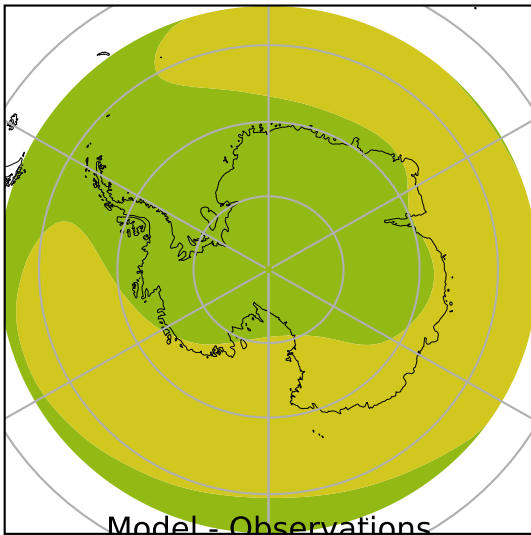

ERA-Interim Reanalysis (1979-2016)

K

Max 222.39
Mean 220.00
Min 216.75