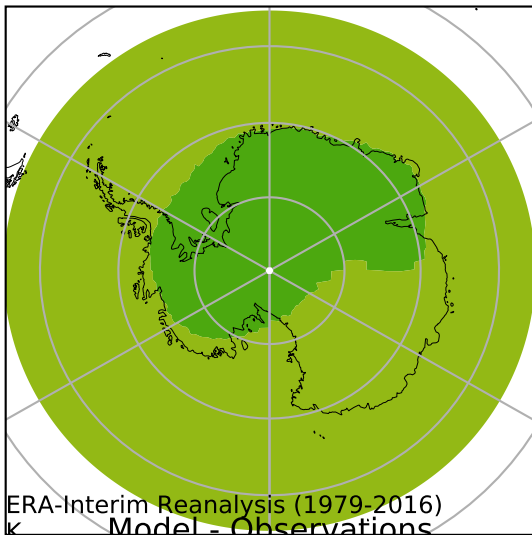

alpha3\_min10nc\_tk1\_ZM\_berg\_GWD\_clubbv2 (2-6)

K

Max 219.18  
Mean 216.53  
Min 212.88

Model - Observations