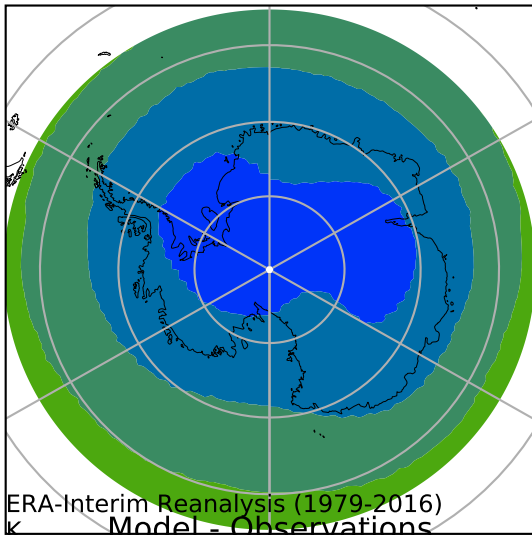

alpha3\_min10nc\_tk1\_ZM\_berg\_GWD\_clubbv2 (2-6)

K

Max 212.27  
Mean 204.97  
Min 198.47

K Model - Observations