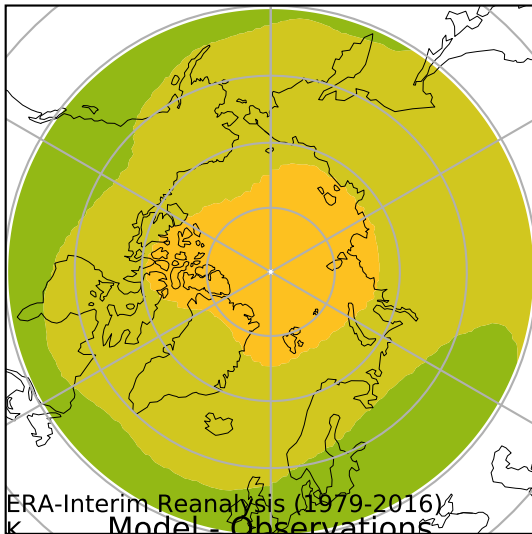

alpha3_min10nc_tk1_ZM_berg_GWD_clubbv2 (2-6)

K

Max 227.08
Mean 221.70
Min 216.15

K Model - Observations