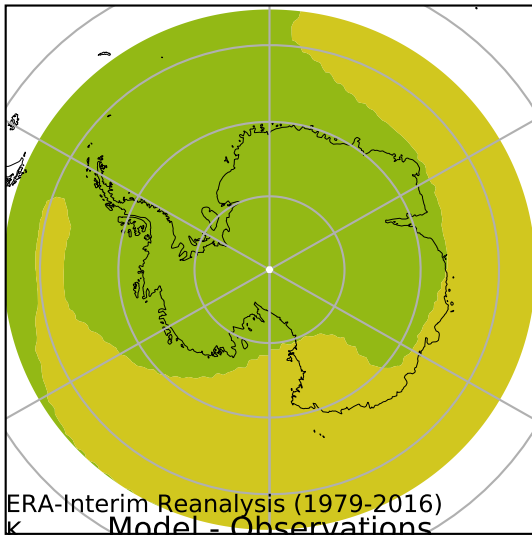

alpha3_min10nc_tk1_ZM_berg_GWD_clubbv2 (2-6)

K

Max 222.91
Mean 219.80
Min 216.43

ERA-Interim Reanalysis (1979-2016)

K Model - Observations