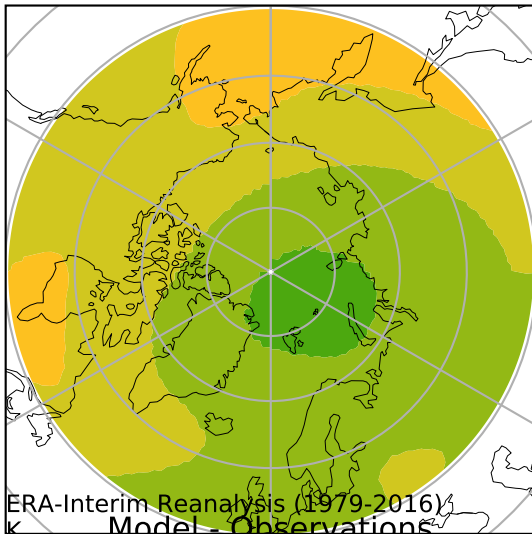

alpha3_min10nc_tk1_ZM_berg_GWD_clubbv2 (2-6)

K

Max 228.23
Mean 220.57
Min 213.77

K Model - Observations