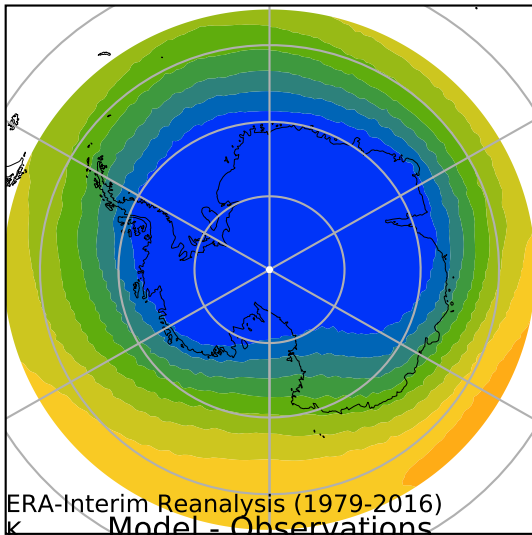

alpha3_min10nc_tk1_ZM_berg_GWD_clubbv2 (2-6)

K

Max 217.47
Mean 212.44
Min 207.08

K
Model - Observations