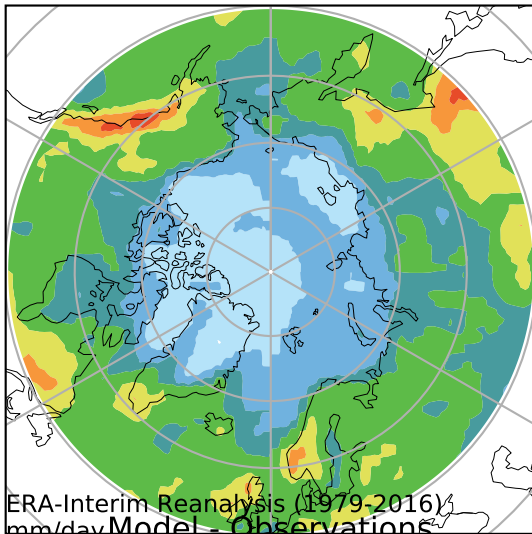

alpha3\_min10nc\_tk1\_ZM\_berg\_GWD\_clubbv2 (2-6)  
mm/day

Max	5.67
Mean	2.07
Min	0.50

10.0
7.5
5.0
4.0
3.0
2.0
1.5
1.0
0.5