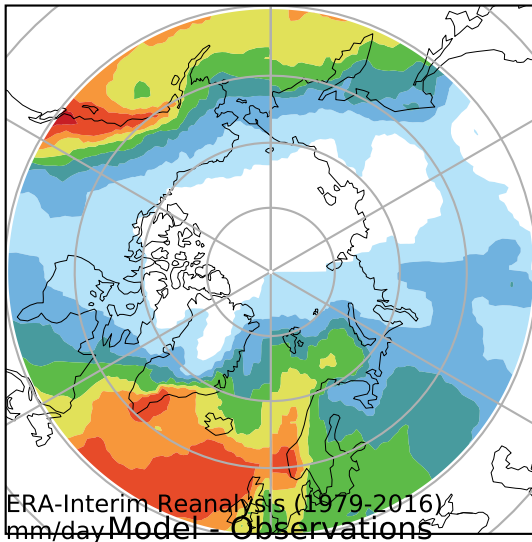

alpha3_min10nc_tk1_ZM_berg_GWD_clubbv2 (2-6)
mm/day

Max	9.16
Mean	1.80
Min	0.26

10.0
7.5
5.0
4.0
3.0
2.0
1.5
1.0
0.5