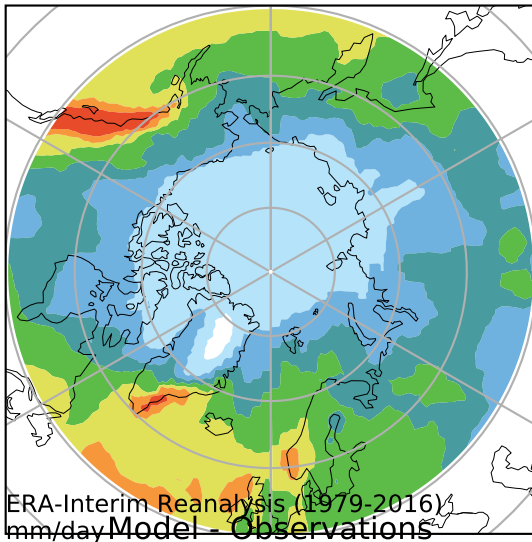

alpha3\_min10nc\_tk1\_ZM\_berg\_GWD\_clubbv2 (2-6)  
mm/day

Max	7.08
Mean	1.94
Min	0.35

10.0
7.5
5.0
4.0
3.0
2.0
1.5
1.0
0.5