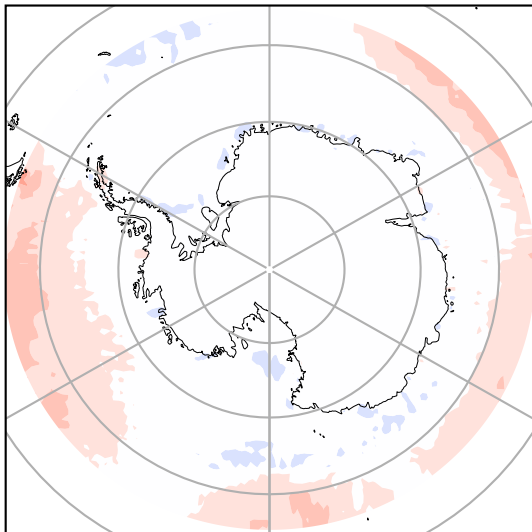

Model - Observations

Max 41.14
Mean 2.11
Min -14.79

RMSE 5.87
CORR 0.99