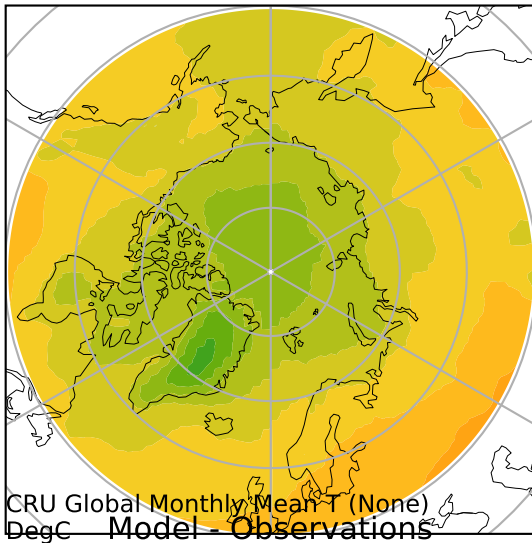

alpha3_min10nc_tk1_ZM_berg_GWD_clubbv2 (2-6)
DegC

Max 22.64
Mean 8.50
Min -11.27

CRU Global Monthly Mean T (None)
DegC Model - Observations