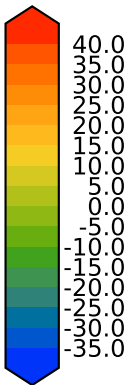

alpha3_min10nc_tk1_ZM_berg_GWD_clubbv2 (2-6)
DegC

Max 22.64
Mean 8.50
Min -11.27

CRU Global Monthly Mean T (None)
DegC Model - Observations