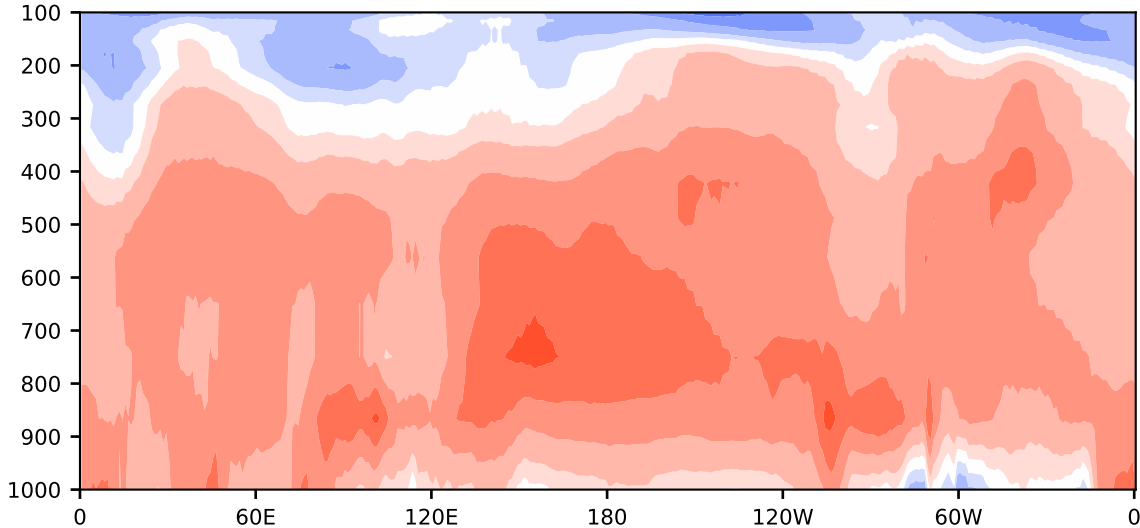

# Model - Observations

Max 13.14  
Mean 4.74  
Min -10.32

RMSE 5.53  
CORR 0.96