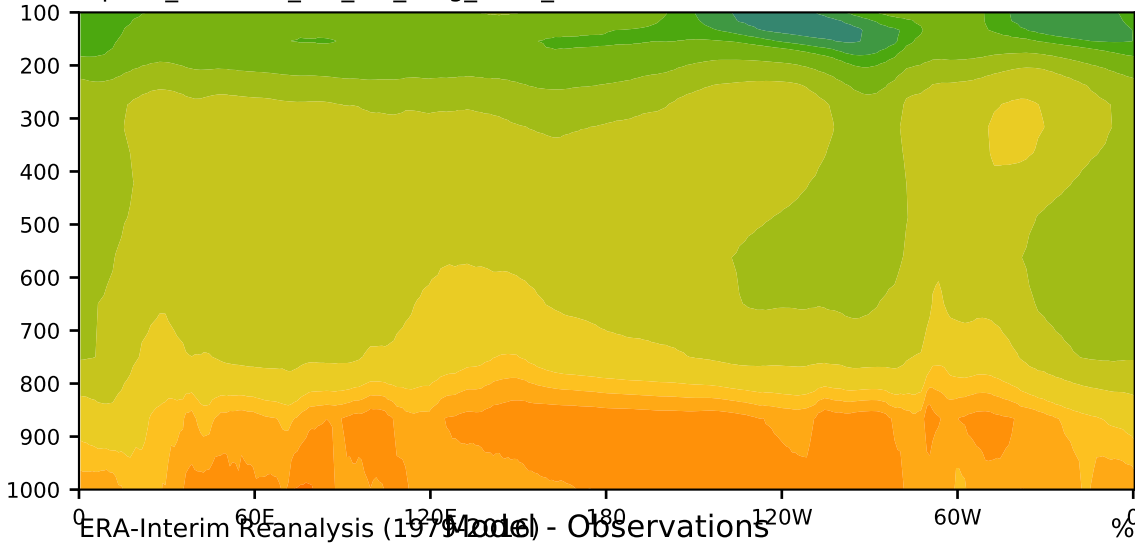

alpha3_min10nc_tk1_ZM_berg_GWD_clubv2 (2-6)

%
Max 85.79
Mean 57.60
Min 16.95

ERA-Interim Reanalysis (1979-2016) - Observations