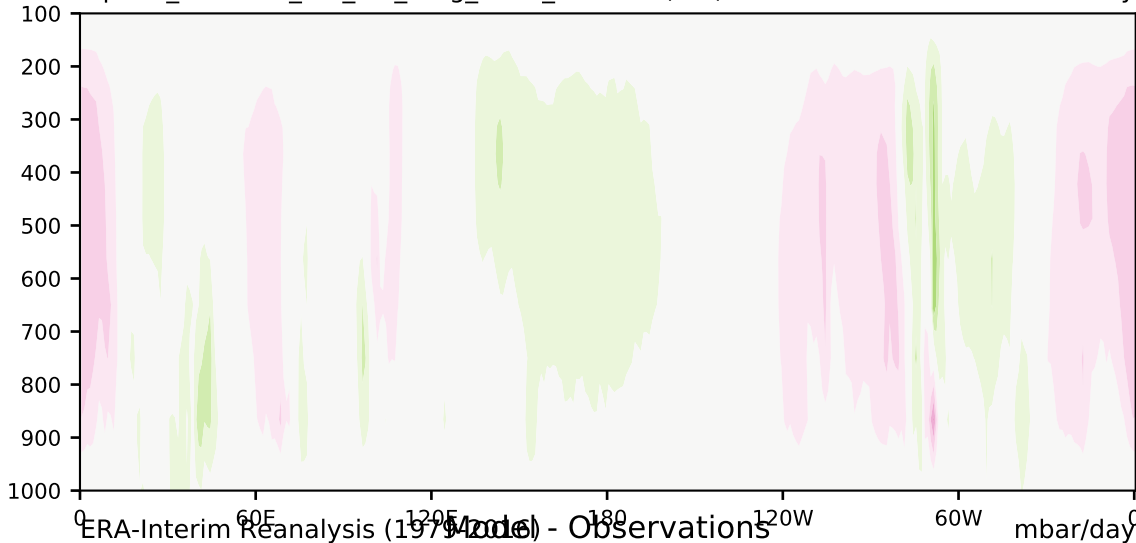

alpha3_min10nc_tk1_ZM_berg_GWD_clubv2 (2-6)

mbar/day

Max 20.92
Mean -0.24
Min -19.70

35.0
30.0
25.0
20.0
15.0
10.0
5.0
-5.0
-10.0
-15.0
-20.0
-25.0
-30.0
-35.0