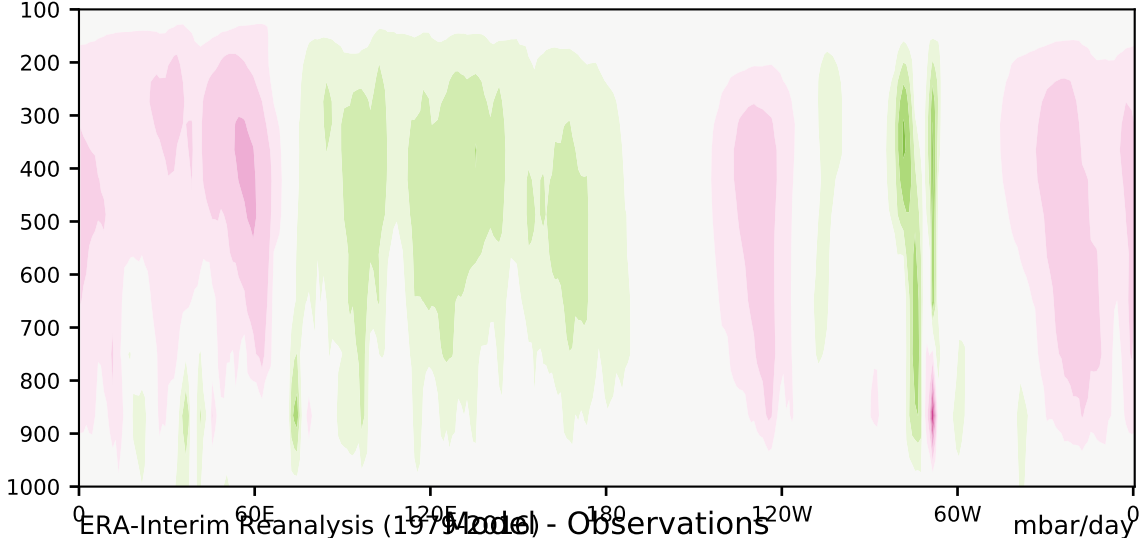

alpha3_min10nc_tk1_ZM_berg_GWD_clubbv2 (2-6)

mbar/day

Max 29.64
Mean -0.21
Min -21.50

ERA-Interim Reanalysis (1979-2016) - Observations