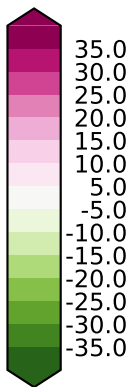

alpha3_min10nc_tk1_ZM_berg_GWD_clubbv2 (2-6)

mbar/day

Max 29.64
Mean -0.21
Min -21.50

ERA-Interim Reanalysis (1979-2016) - Observations