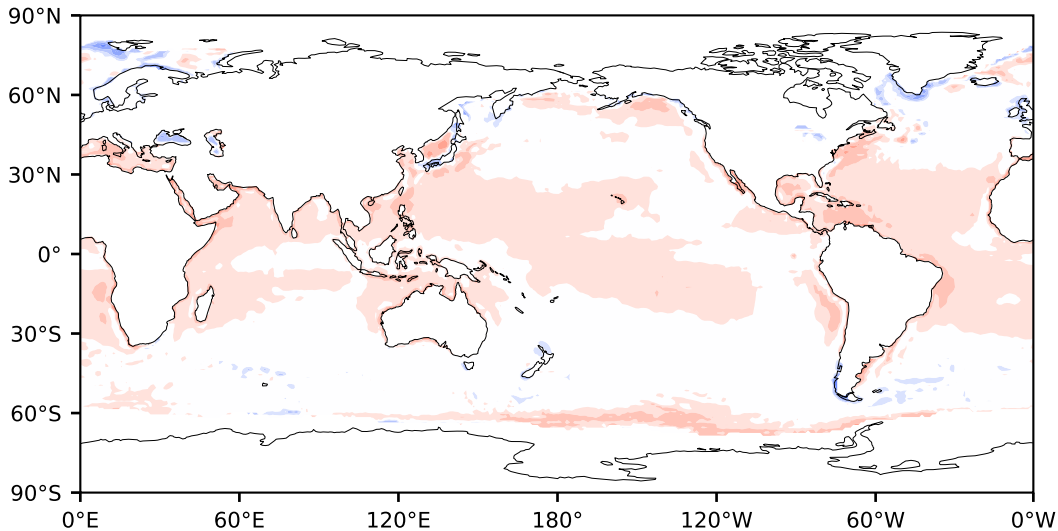

Model - Observations

Max 81.95
Mean 4.57
Min -75.76

RMSE 7.65
CORR 0.74