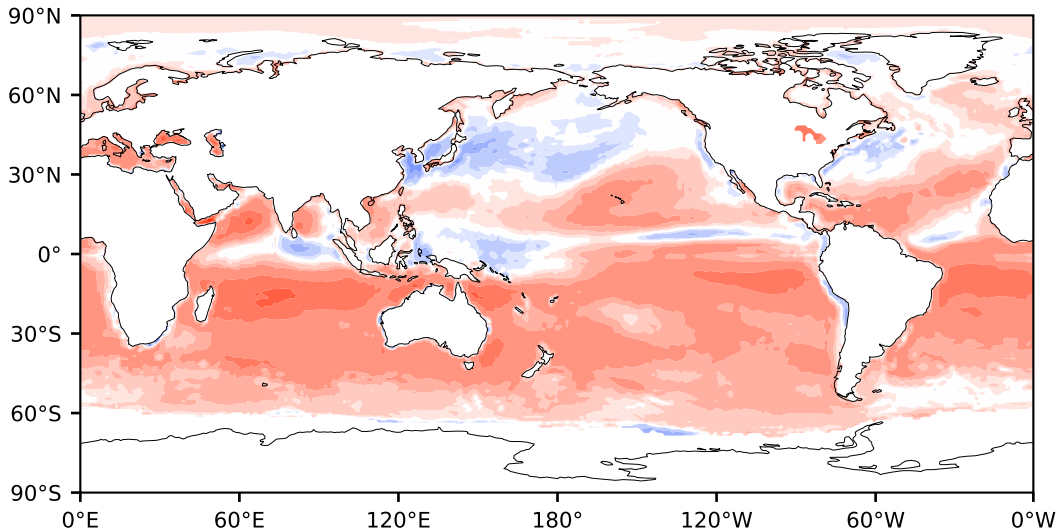

Model - Observations

Max 219.03
Mean 22.89
Min -144.38

RMSE 32.33
CORR 0.94