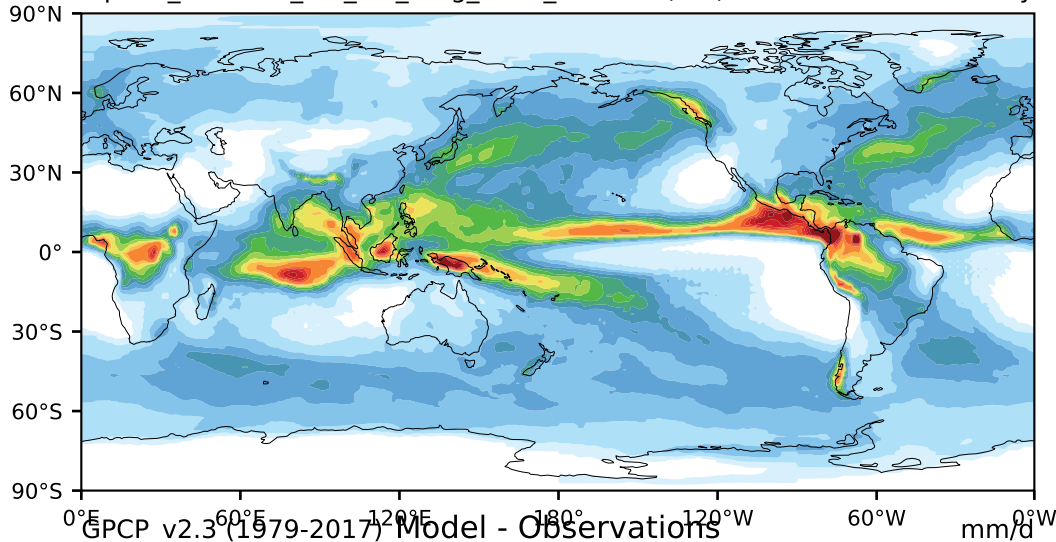

alpha3_min10nc_tk1_ZM_berg_GWD_clubbv2 (2-6)

mm/day

Max 26.33
Mean 3.11
Min 0.00

16.0
15.0
14.0
13.0
12.0
10.0
9.0
8.0
7.0
6.0
5.0
4.0
3.0
2.0
1.0
0.5